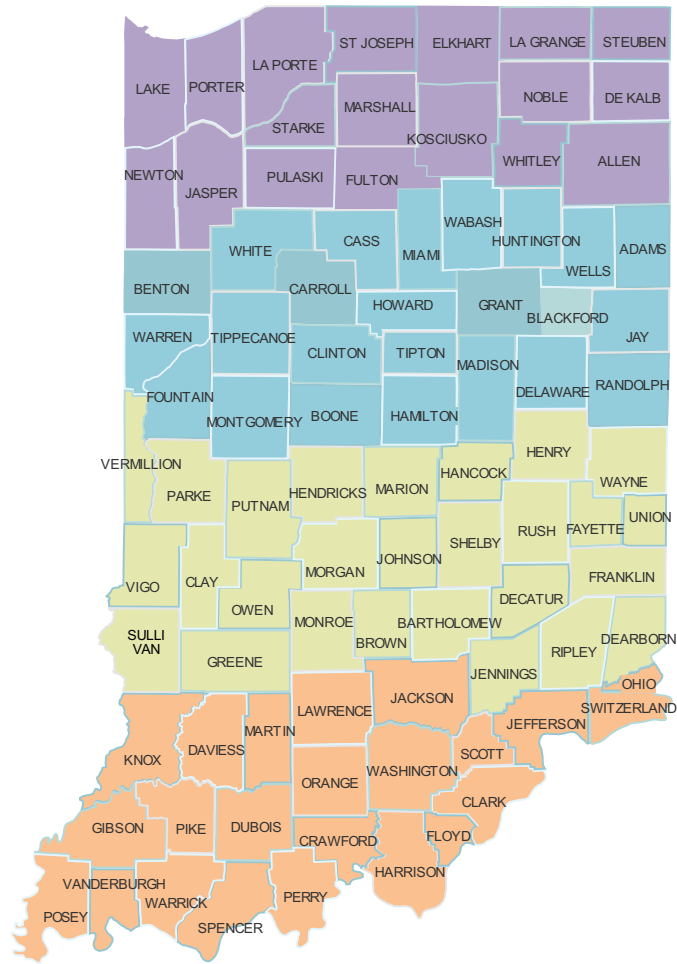

Indiana Sheriffs' Association Procurement Program Zone Map

	Peony District
	Cardinal District
	Tulip Tree District
	White Tail Deer District